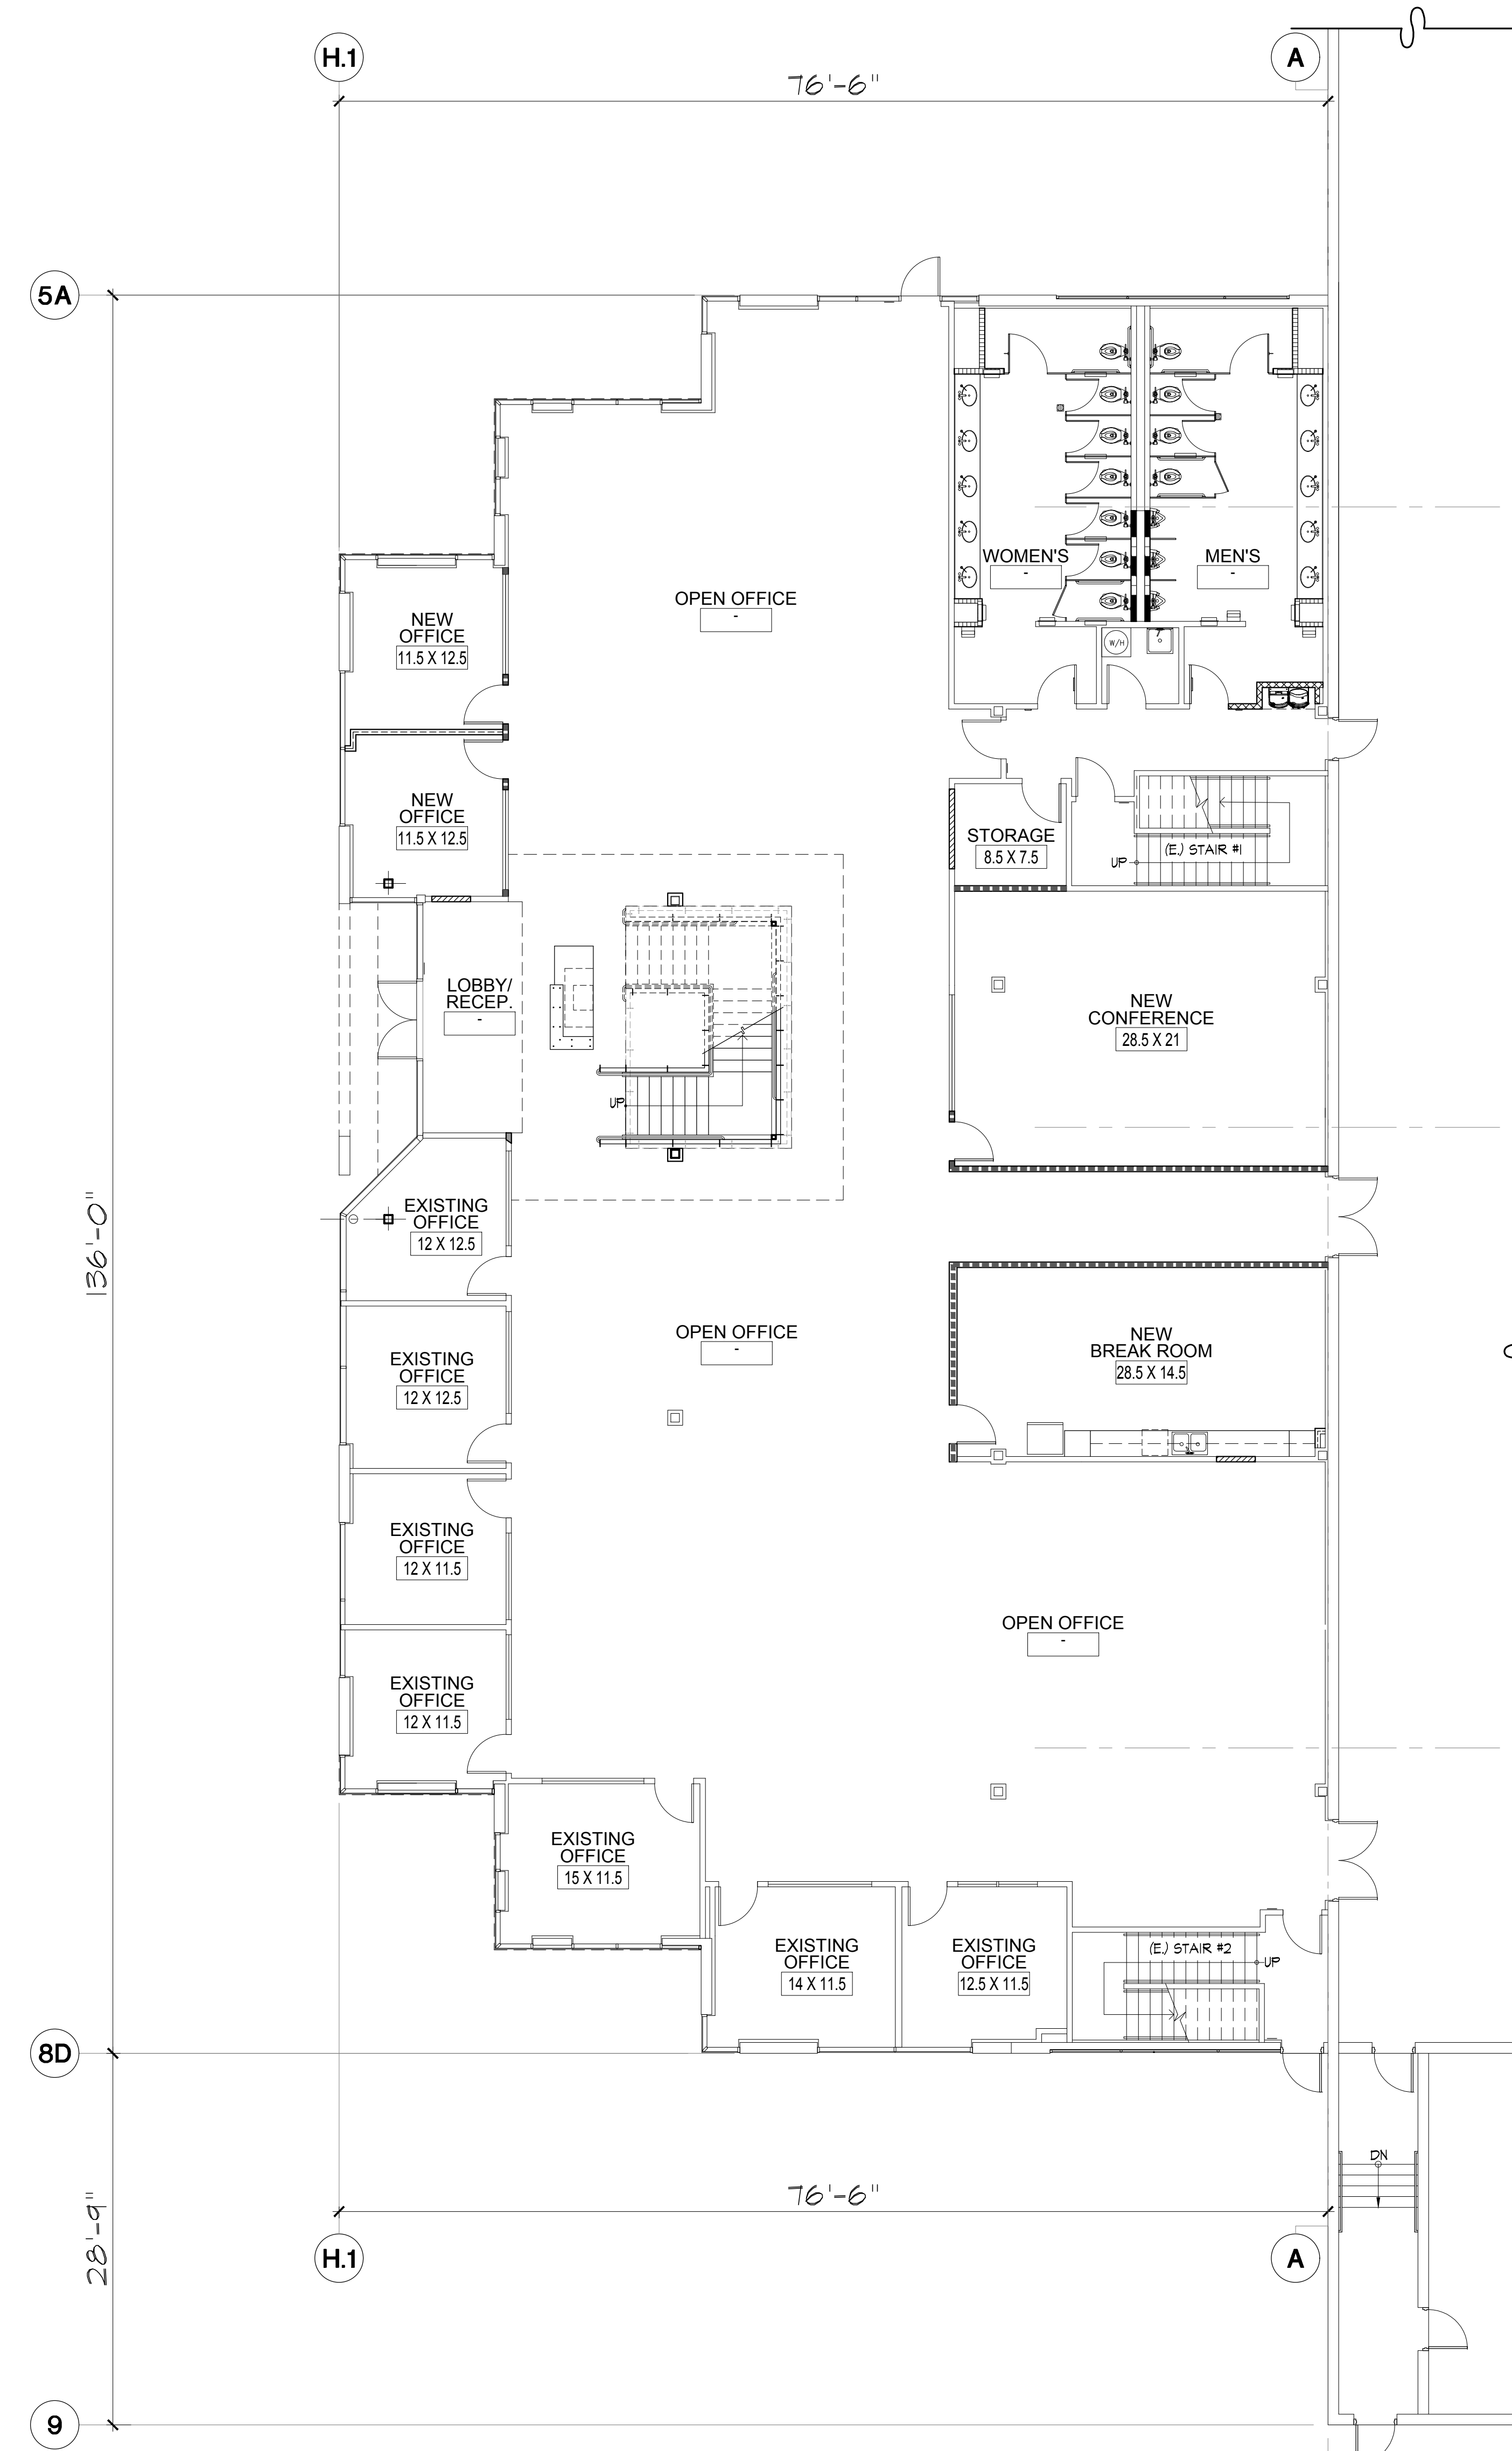

2nd floor office plan   
 scale: 1/8" = 1'-0" REF. NORTH

1st floor office plan   
 scale: 1/8" = 1'-0" REF. NORTH